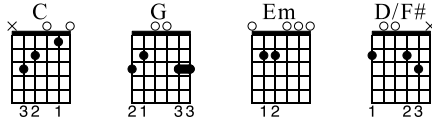

"Fast Car"

Justin Bieber Version

Justin Bieber

Words & Music by Tracy Chapman

Standard tuning

♩ = 90

Level 1- basic syncopated rhythm. Tied note beat 2 into 3.

S-Gt

Chords: C, G, G, G, Em, D/F#

mf

Level 2 - add chop on beat 4

Chords: C, G, Em, D/F#

Level 3 - add sixteenth note scratches after chop

Chords: C, G

S S

V V

Em D/F#

10 11 12

TAB

Level 4 - change rhythm on beat 4

C G Em D/F#

13 14 15

TAB

The e-minor hammer on.